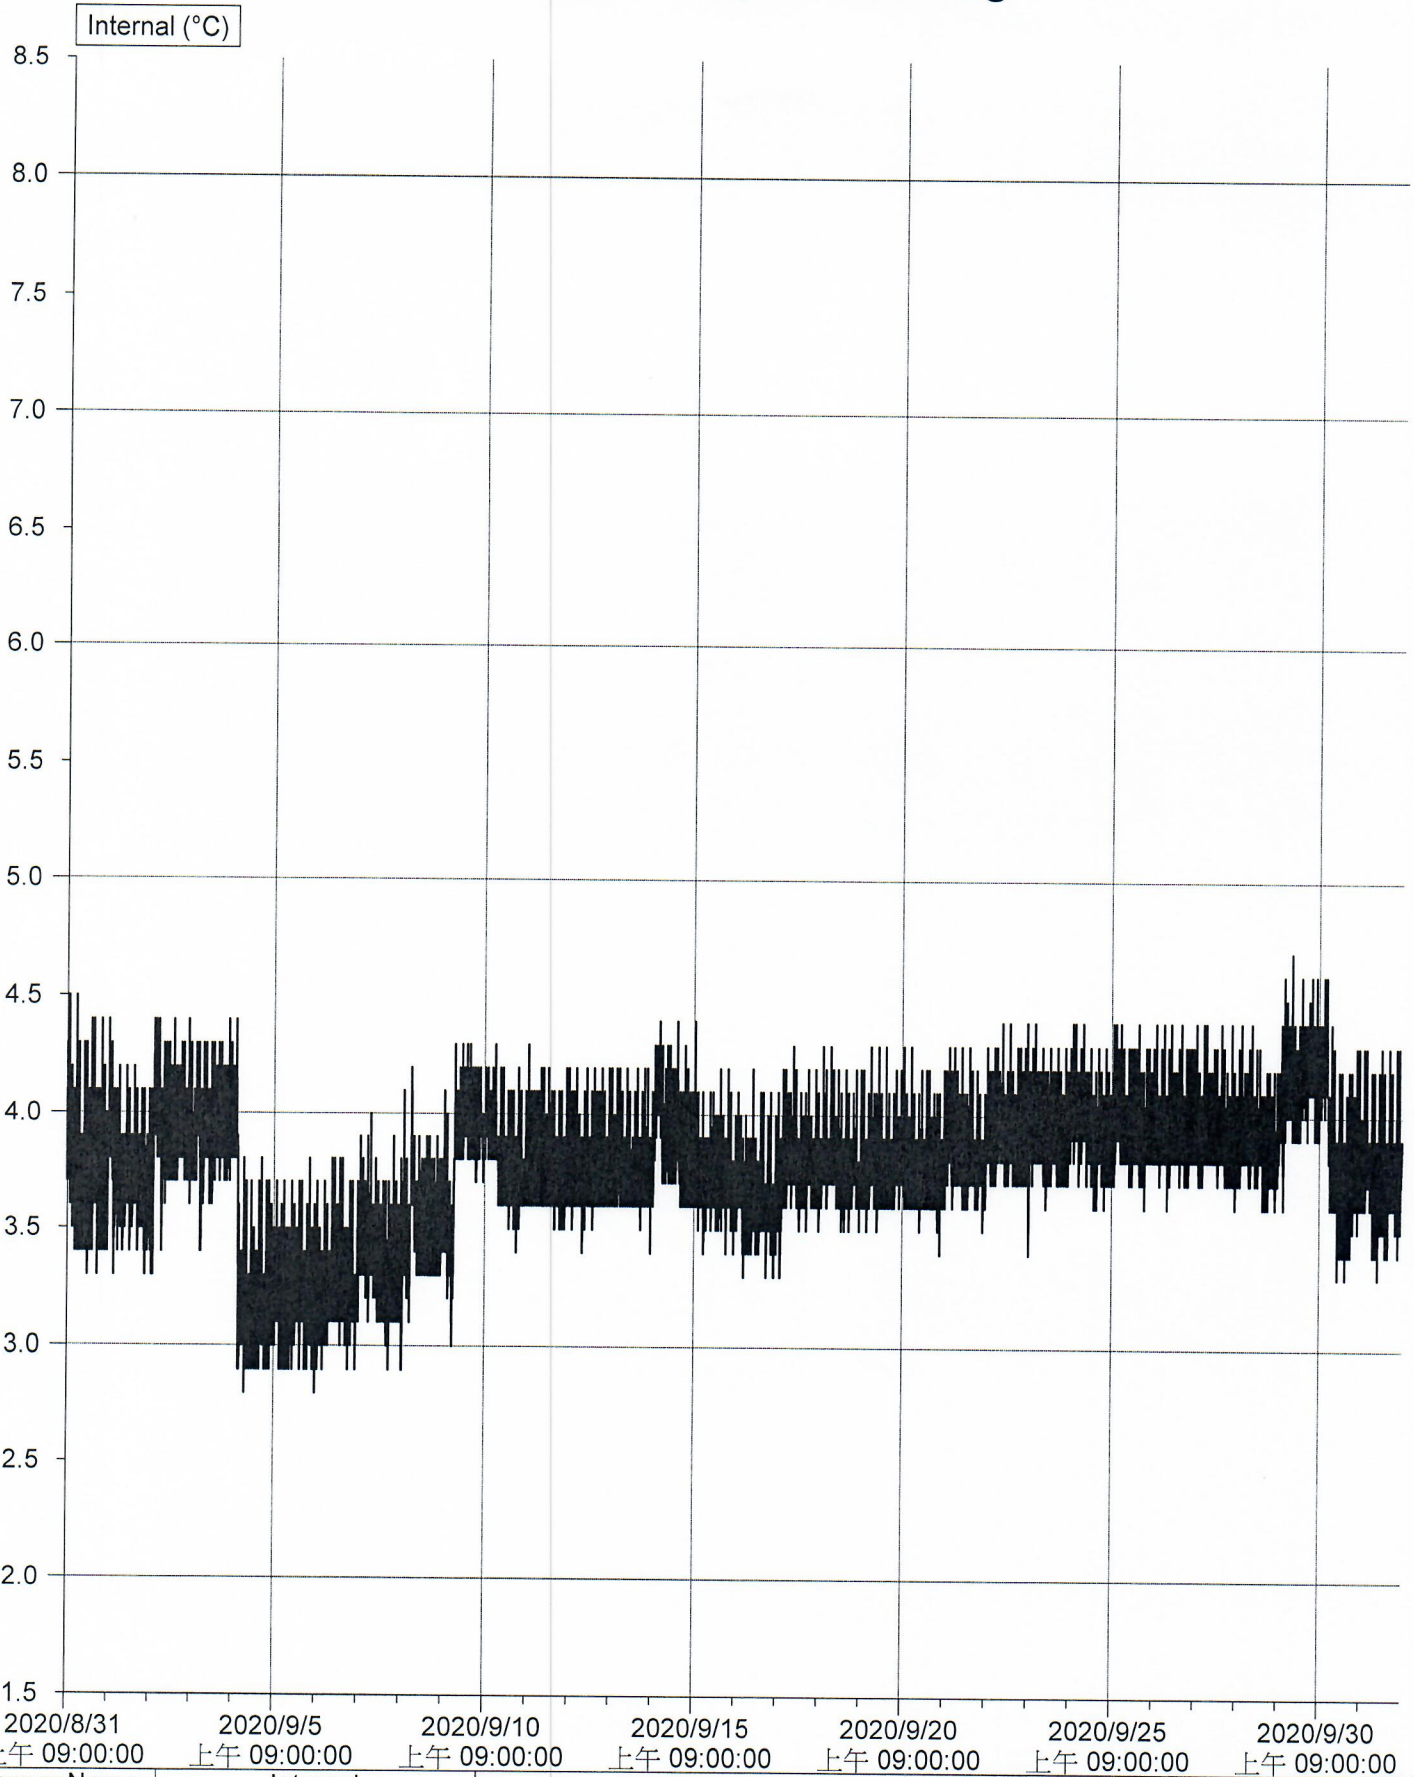

# TCVGH Temperature Log

Sensor Name	Internal
Legend	
Description	PHCL-C003
Serial Number	1803-0048
Product Code	EI-IN-D-32-L
Start	2020/8/31 上午 09:00:00
Finish	2020/10/2 上午 08:40:00
Sensor Range	-40.5 to 70.4 °C
Specification	2.0 to 8.0 °C
Average	3.7 °C
Highest	4.7 °C
Lowest	2.8 °C